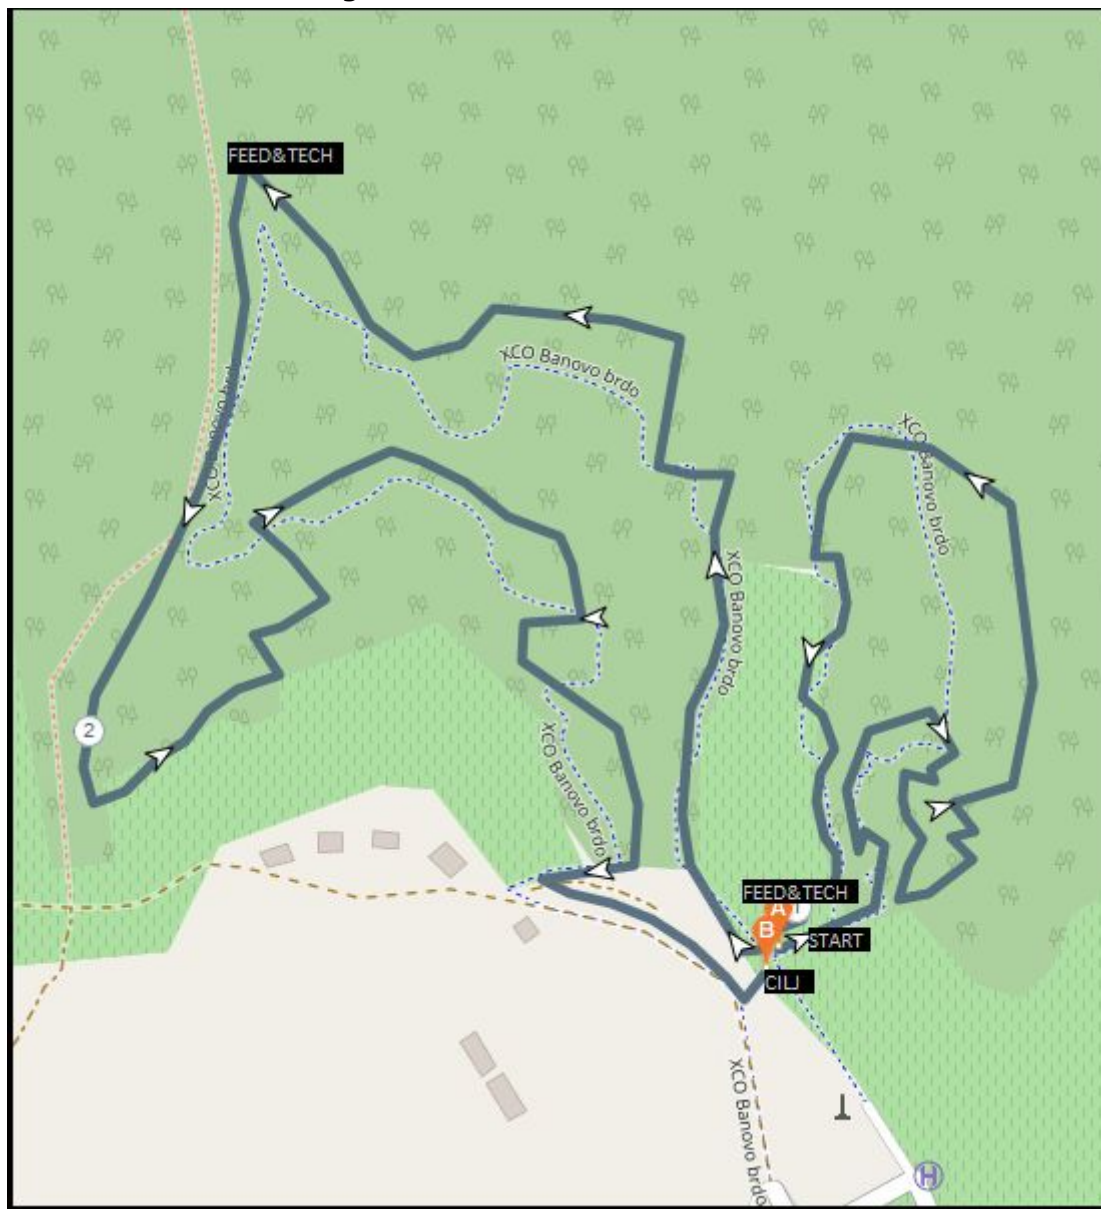

KONTAKT: bkosijek2010@gmail.com

Viber, mob, sms +385 (0)98 339 640 Tihomir ; +385 (0)91 787 6693 Antonio

MTB Race XCO

BANOVO BRDO 2018

Kup RH | Popovac 27.5.

KARTA STAZE – veliki krug:

Dužina: 4,629 m, Visinska razlika 235 m

Link: <https://www.plotaroute.com/route/583676>

PROFIL STAZE:

BKOSIJEK ²⁰/₁₀

MTB Race XCO BANOVO BRDO 2018 Kup RH | Popovac 27.5.

KARTA STAZE – mali krug:

Dužina: 982 m, Visinska razlika 30 m

Link: <https://www.plotaroute.com/route/583698>

MTB Race XCO³

BANOVO BRDO 2018

Kup RH | Popovac 27.5.

Link: <https://www.plotaroute.com/route/583698>

DOLAZAK:

Link na kartu u većoj rezoluciji:
<http://tinyurl.com/p7ch8ay>

SMJEŠTAJ:

<http://hotelpatria.hr/hr/>