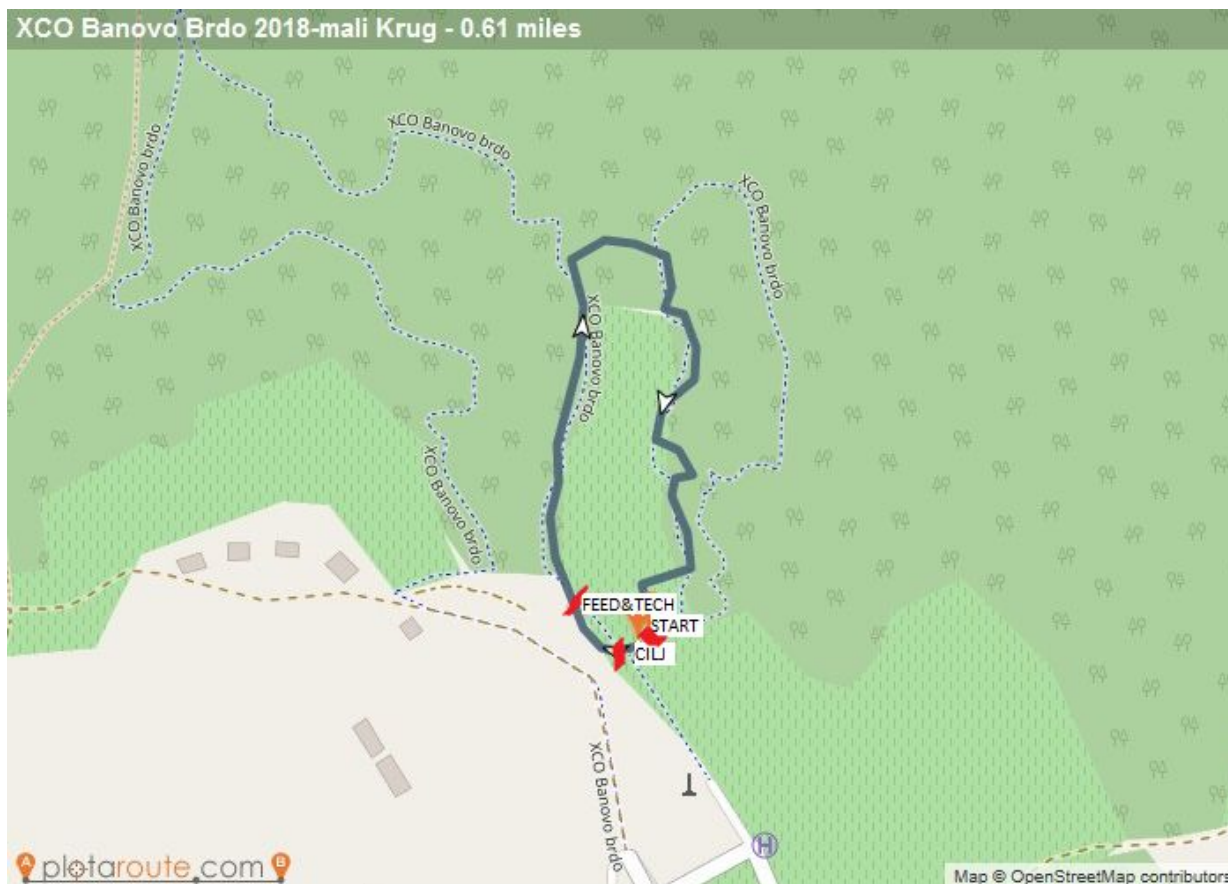

KONTAKT: bkosijek2010@gmail.com

Viber, mob, sms +385 (0)98 339 640 Tihomir ; +385 (0)91 787 6693 Antonio

MTB Race XCO

BANOVO BRDO 2018

Kup RH | Popovac 27.5.

KARTA STAZE – veliki krug:

Dužina: 4,629 m, Visinska razlika 235 m

Link: <https://www.plotaroute.com/route/583676>

PROFIL STAZE:

BKOSIJEK ²⁰/₁₀

MTB Race XCO BANOVO BRDO 2018 Kup RH | Popovac 27.5.

KARTA STAZE – mali krug:

Dužina: 982 m, Visinska razlika 30 m

Link: <https://www.plotaroute.com/route/583698>

MTB Race XCO³

BANOVO BRDO 2018

Kup RH | Popovac 27.5.

Link: <https://www.plotaroute.com/route/583698>

DOLAZAK:

Link na kartu u većoj rezoluciji:
<http://tinyurl.com/p7ch8ay>

SMJEŠTAJ:

<http://hotelpatria.hr/hr/>